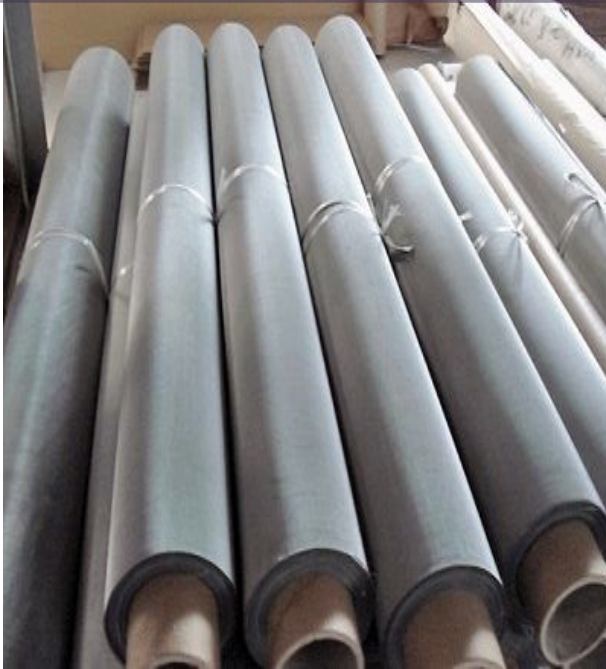

## Incoloy 800 Mesh

**Woven Incoloy 800 Mesh**

**Perforated Incoloy 800 Metal**

**Expanded Incoloy 800 Metal**

Heanjia Super-Metals combines experience of above 30 years with manufacturing reliable and dependable Incoloy 800 mesh products. Keeping extensive mesh stocks allows us to deliver the orders within the shortest lead times. We meet the needs of our clients with our wide knowledge and experience to provide performance beyond their expectation.

Incoloy 800 Mesh is made in the various styles:

- **Incoloy 800 Wire Mesh**
- **Incoloy 800 Expanded Metal**
- **Incoloy 800 Perforated Metal**