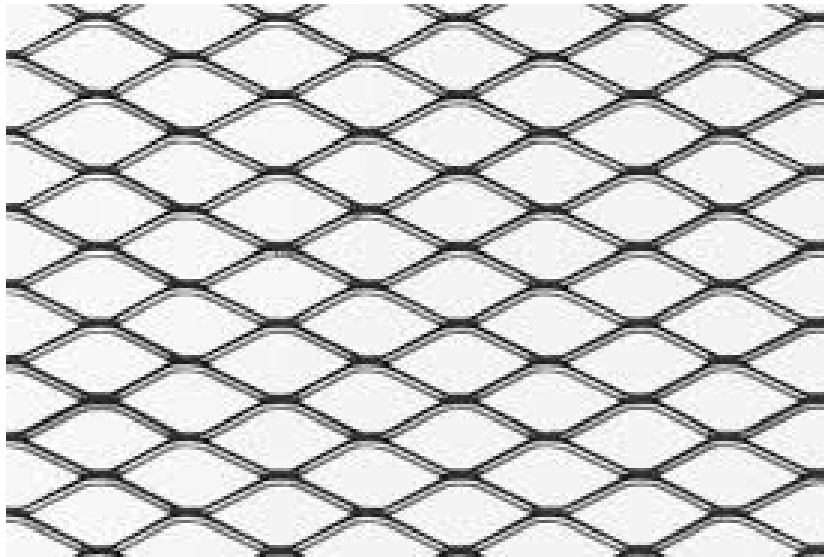

## Incoloy 800 Mesh

**Woven Incoloy 800 Mesh**

**Perforated Incoloy 800 Metal**

**Expanded Incoloy 800 Metal**

Heanjia Super-Metals combines experience of above 30 years with manufacturing reliable and dependable Incoloy 800 mesh products. Keeping extensive mesh stocks allows us to deliver the orders within the shortest lead times. We meet the needs of our clients with our wide knowledge and experience to provide performance beyond their expectation.

Incoloy 800 Mesh is made in the various styles:

- **Incoloy 800 Wire Mesh**
- **Incoloy 800 Expanded Metal**
- **Incoloy 800 Perforated Metal**