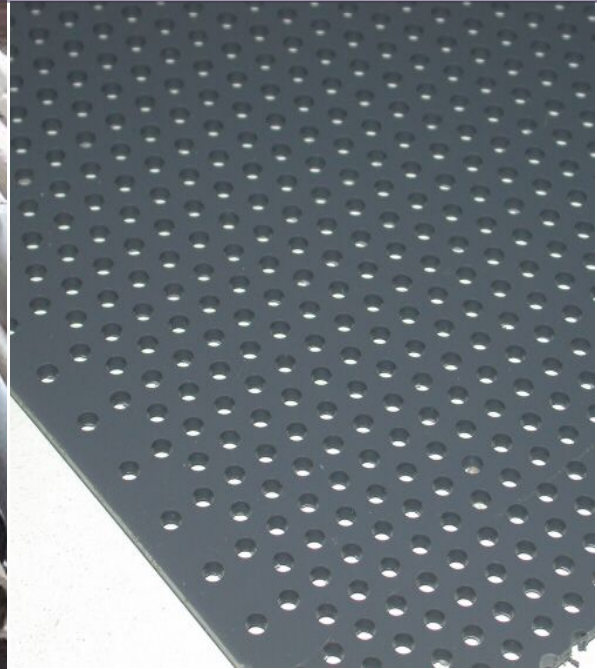

## Incoloy 800 Mesh

**Woven Incoloy 800 Mesh**

**Perforated Incoloy 800 Metal**

**Expanded Incoloy 800 Metal**

Heanjia Super-Metals combines experience of above 30 years with manufacturing reliable and dependable Incoloy 800 mesh products. Keeping extensive mesh stocks allows us to deliver the orders within the shortest lead times. We meet the needs of our clients with our wide knowledge and experience to provide performance beyond their expectation.

Incoloy 800 Mesh is made in the various styles:

- **Incoloy 800 Wire Mesh**
- **Incoloy 800 Expanded Metal**
- **Incoloy 800 Perforated Metal**

### Incoloy 800 Mesh Applications

High temperature filters	Support Mesh for high temperature	Catalyst screens	Screening	Fire resistant guards
Aerospace	Petroleum	Waste water treatment		Mining

**Incoloy 800 Mesh Filters-Available in any size and shape**