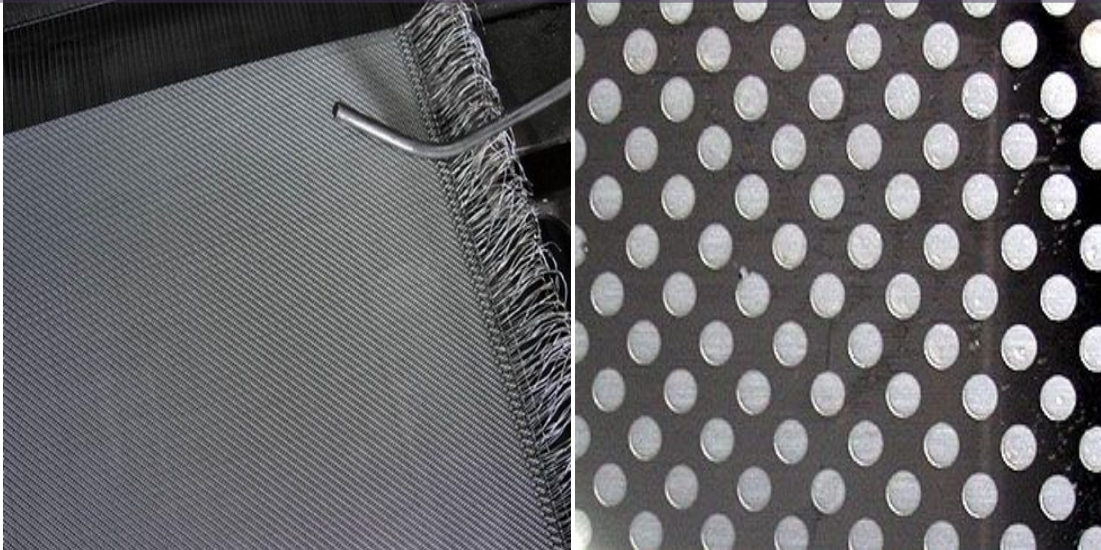

Heanjia Super-Metals Co., Ltd

Inconel 625 Mesh

Woven Inconel 625 Mesh

Perforated Inconel 625 Metal