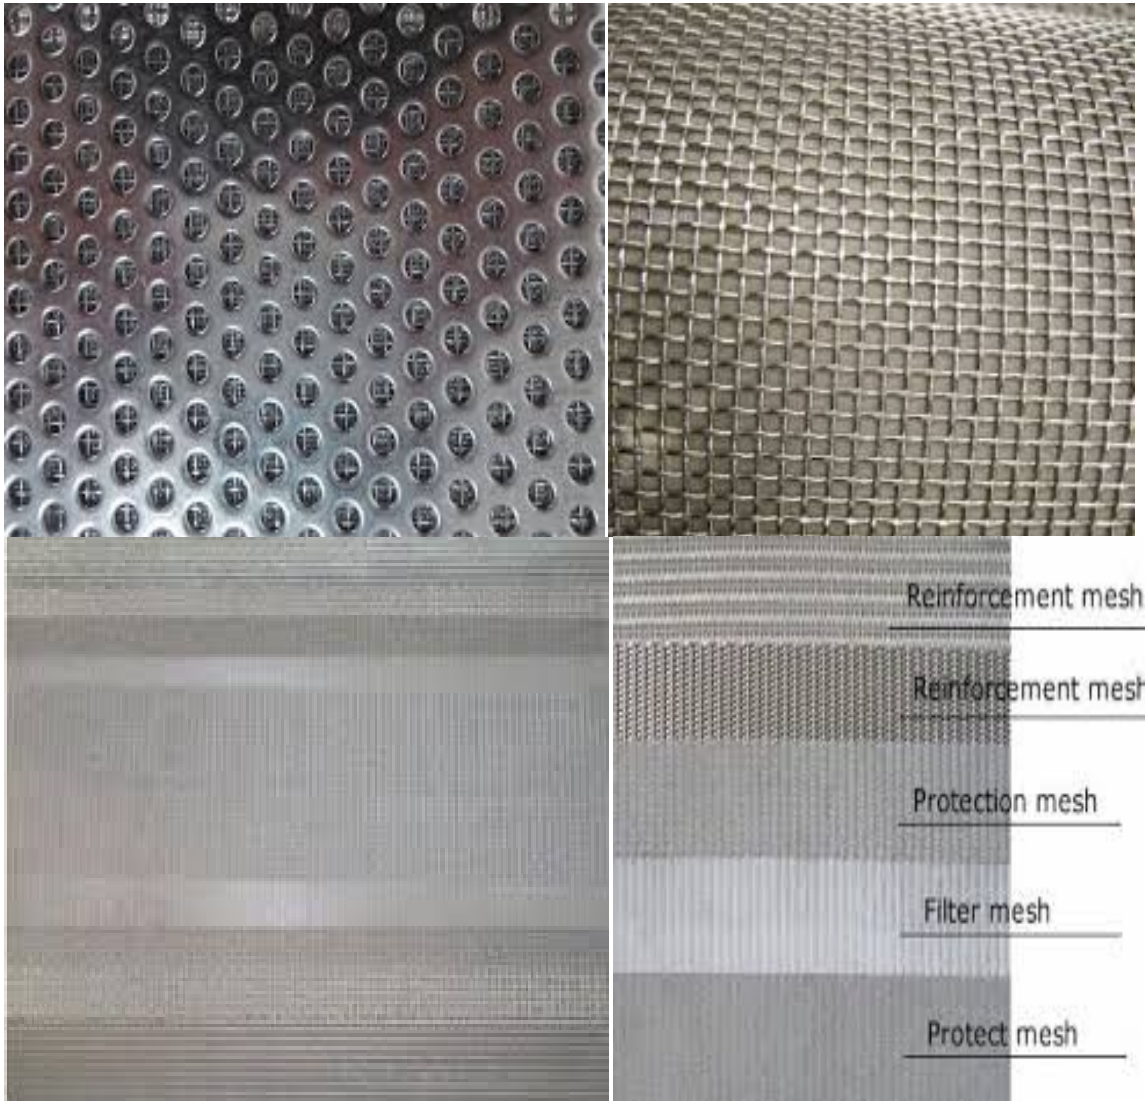

## Five Layer Sintered Wire Mesh

Precise Five Layer Sintered Wire Mesh in the diverse weave types from plain square mesh to Dutch Twill weave offer the exactly defined filter rating. This mesh style offers the most comprehensive selection of surface filtration responsibilities.

Five layer sintered wire mesh made is producing by a specialized process and is employed by major electronic equipment manufacturers as functional materials. Heanjia mesh weaving line is the fastest across the globe, offering consistent and mass production of great quality materials. As a leading sintered mesh developer, we are producing the best quality mesh on the base of regular production and client requirements.